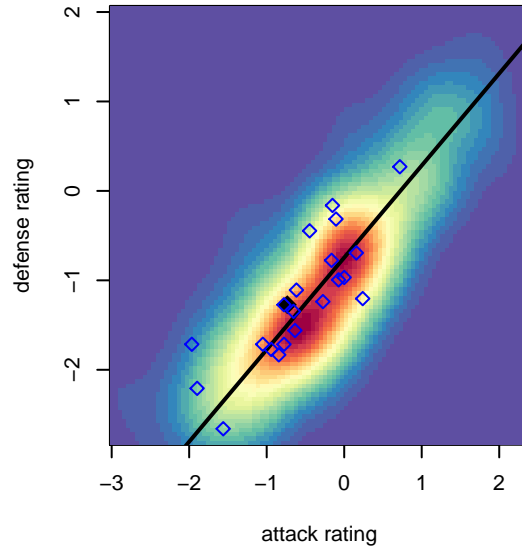

GS Surf D B06

GS Surf
 Bothel, WA
 B06 total strength=512
 attack=0.48 defense=0.28
 fall league = RCL B06 Div 4 9Aside
 spr league = Win RCL B06 Div 4

alt names used:
 08 Greater Seattle Surf B06D
 GREATER SEATTLE SURF GSS B06D (WA)
 GREATER SEATTLE SURF GS SURF B06 D ('
 GS Surf B06 D
 GS Surf B06 D
 GS Surf B06 D

**attack and defense variance (black dot)
relative to other teams
and top 10 in region**

**attack and defense rating
relative to others at age
and all opponents in last 13 months**

Performance relative to 13 month average