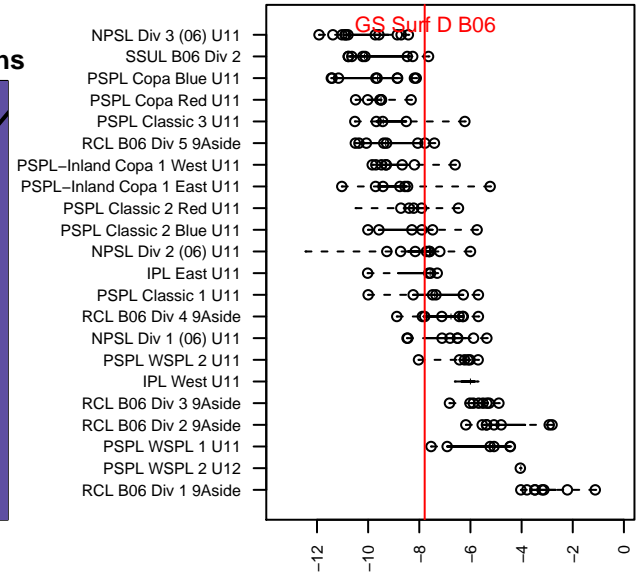

GS Surf D B06

GS Surf
 Bothel, WA
 B06 total strength=512
 attack=0.48 defense=0.28
 fall league = RCL B06 Div 4 9Aside
 spr league = Win RCL B06 Div 4

alt names used:
 08 Greater Seattle Surf B06D
 GREATER SEATTLE SURF GSS B06D (WA)
 GREATER SEATTLE SURF GS SURF B06 D ('
 GS Surf B06 D
 GS Surf B06 D
 GS Surf B06 D

**attack and defense variance (black dot)
relative to other teams
and top 10 in region**

**attack and defense rating
relative to others at age
and all opponents in last 13 months**

Performance relative to 13 month average