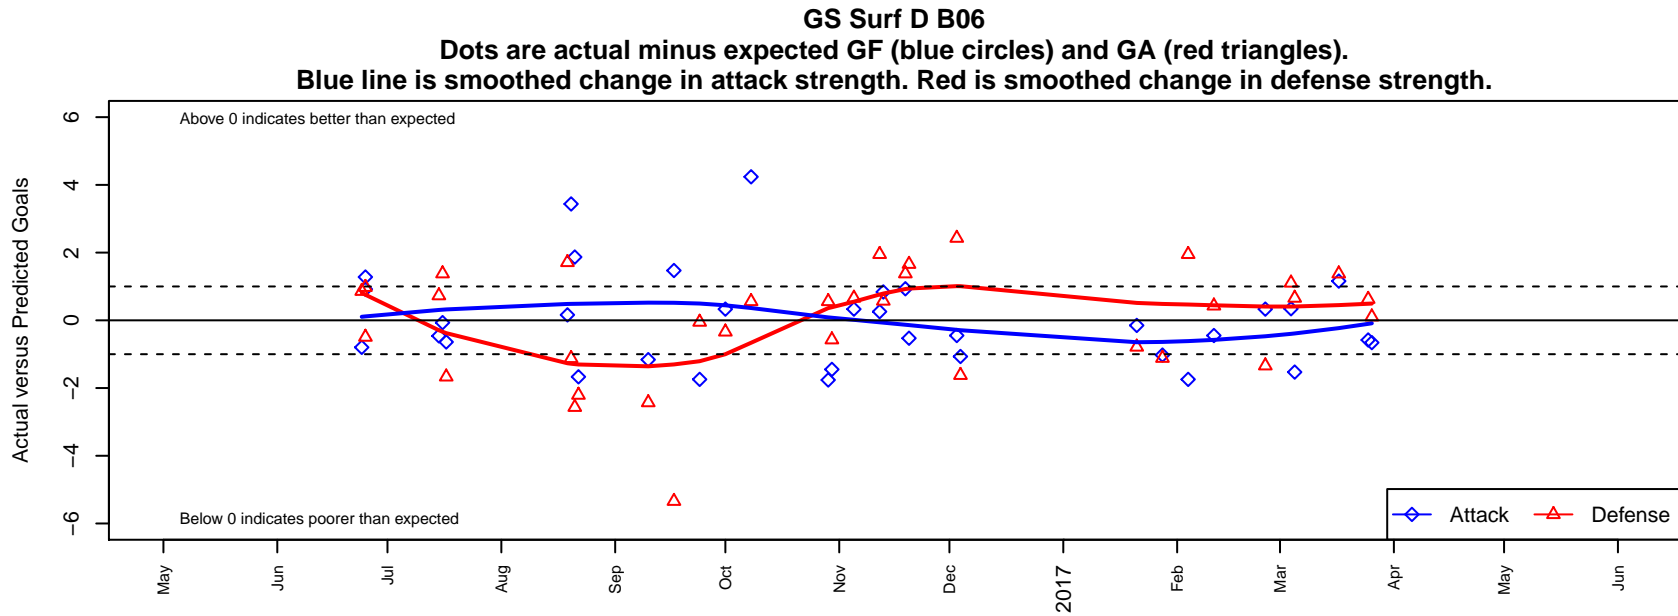

GS Surf D B06

GS Surf
 Bothel, WA
 B06 total strength=512
 attack=0.48 defense=0.28
 fall league = RCL B06 Div 4 9Aside
 spr league = Win RCL B06 Div 4

alt names used:
 08 Greater Seattle Surf B06D
 GREATER SEATTLE SURF GSS B06D (WA)
 GREATER SEATTLE SURF GS SURF B06 D ('
 GS Surf B06 D
 GS Surf B06 D
 GS Surf B06 D

**attack and defense variance (black dot)
relative to other teams
and top 10 in region**

**attack and defense rating
relative to others at age
and all opponents in last 13 months**

Performance relative to 13 month average