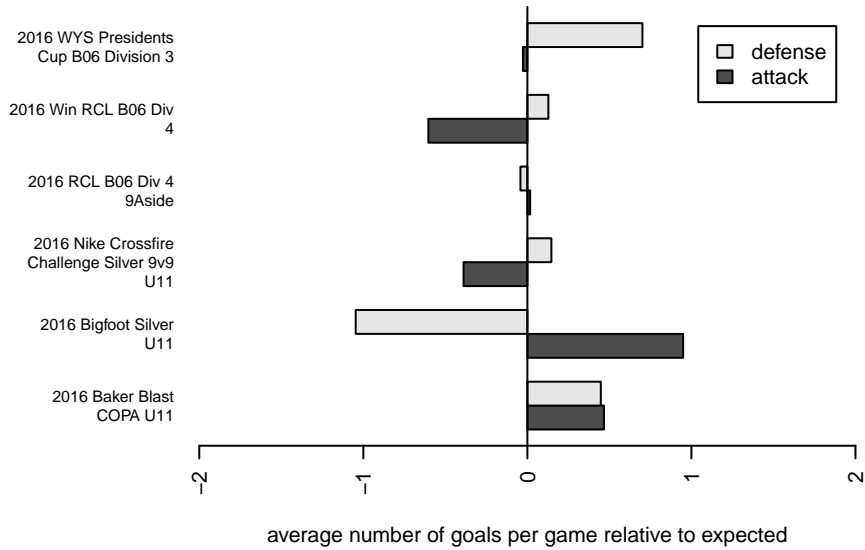

GS Surf D B06

GS Surf
 Bothel, WA
 B06 total strength=512
 attack=0.48 defense=0.28
 fall league = RCL B06 Div 4 9Aside
 spr league = Win RCL B06 Div 4

alt names used:
 08 Greater Seattle Surf B06D
 GREATER SEATTLE SURF GSS B06D (WA)
 GREATER SEATTLE SURF GS SURF B06 D ('
 GS Surf B06 D
 GS Surf B06 D
 GS Surf B06 D

Venues played:
 2016 Baker Blast COPA U11
 2016 Nike Crossfire Challenge Silver 9v9 U11
 2016 Bigfoot Silver U11
 2016 RCL B06 Div 4 9Aside
 2016 Win RCL B06 Div 4
 2016 WYS Presidents Cup B06 Division 3

**attack and defense variance (black dot)
relative to other teams
and top 10 in region**

**attack and defense rating
relative to others at age
and all opponents in last 13 months**

Performance relative to 13 month average