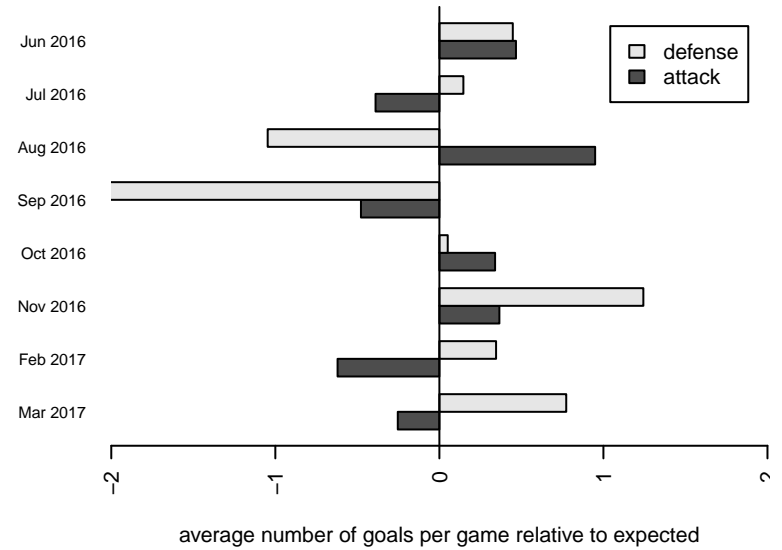

Performance relative to 13 month average